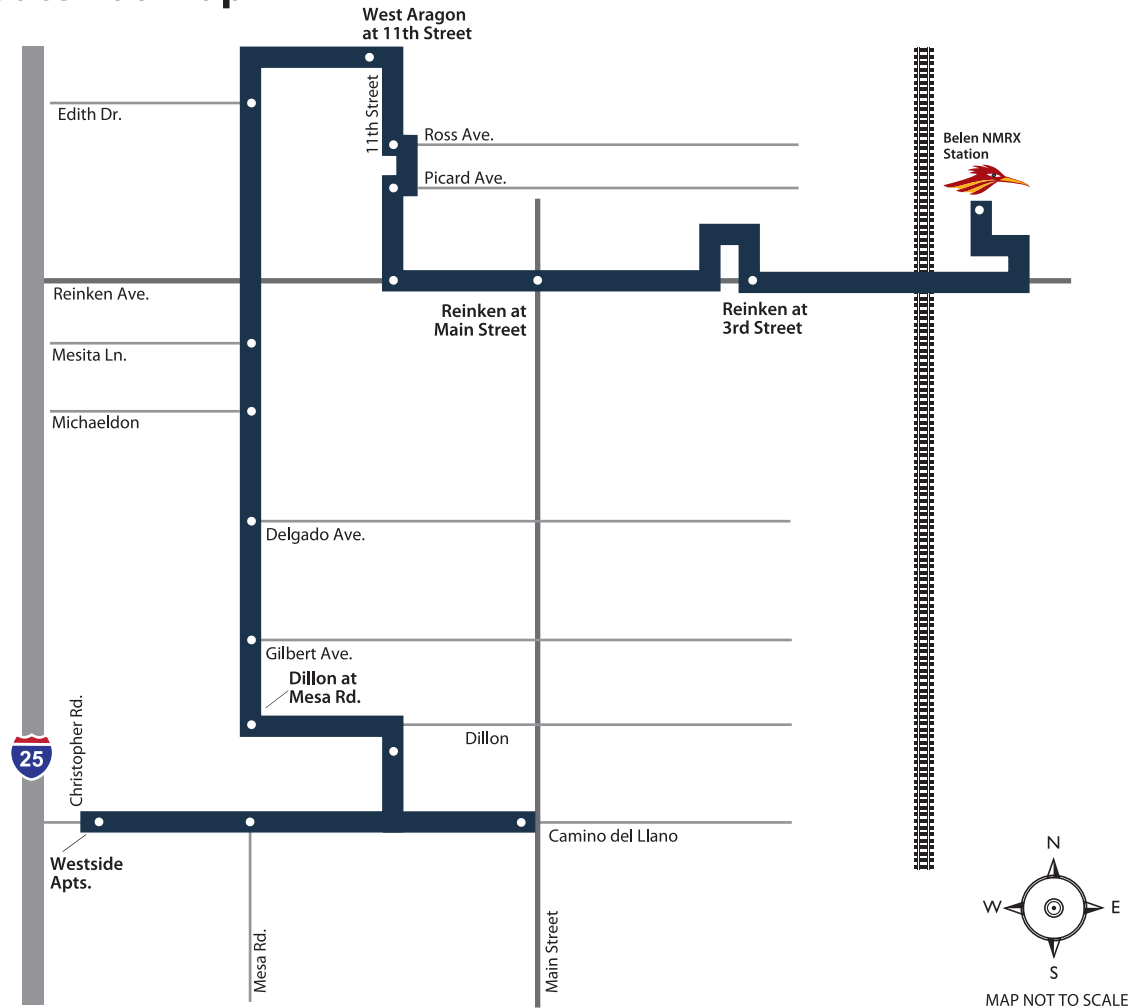

Route 206 WEEKDAY SCHEDULE

ROUTE 206 TO THE BELEN RAIL RUNNER STATION

Belen Vista Apartments	5:06 a	6:17 a	7:30 a
Dillon @ Mesa	5:12 a	6:23 a	7:34 a
West Aragon @ 11th street	5:16 a	6:27 a	7:38 a
Reinken @ Main street	5:20 a	6:31 a	7:42 a
Reinken @ 3rd Street	5:24 a	6:35 a	7:46 a
Belen Rail Runner Station	5:27 a	6:38 a	7:49 a
Rail Runner Departure Time	5:32 a	6:43 a	7:54 a

ROUTE 206 FROM THE BELEN RAIL RUNNER

Rail Runner Arrival Time	5:06 p	6:19 p	7:26 p
Belen Rail Runner Station	5:07 p	6:20 p	7:27 p
Reinken @ 3rd Street	5:20 p	6:33 p	7:31 p
Reinken @ Main street	5:25 p	6:37 p	7:35 p
West Aragon @ 11th street	5:29 p	6:43 p	7:39 p
Dillon @ Mesa	5:33 p	6:47 p	7:43 p
Belen Vista Apartments	5:39 p	6:53 p	7:51 p

Please note: not all bus stops are listed as time-points on the schedule

Belen

effective 01-29-2011

Route 206 Map

Rio Metro Bus Fares

Full Fare One Way	Reduced Fare One Way	Full Fare Monthly Pass	Reduced Fare Monthly Pass
\$1 per zone	\$.50 per zone	\$30	\$15

Please note: Route 206 consists of only one zone
Children ages 9 and under ride free

Reduced fares are available to:

- Youth ages 10-17
- Seniors aged 62+
- Students with a valid student ID
- People with disabilities who show:
 - A Medicare card
 - An NM Motor Vehicle Department notification
 - A letter from doctor indicating the disability (with exp. date)
 - An ABQ RIDE Honored Citizen Card
 - A Santa Fe Ride Card or Santa Fe Trails Half Fare Card
 - A disabled veteran ID card