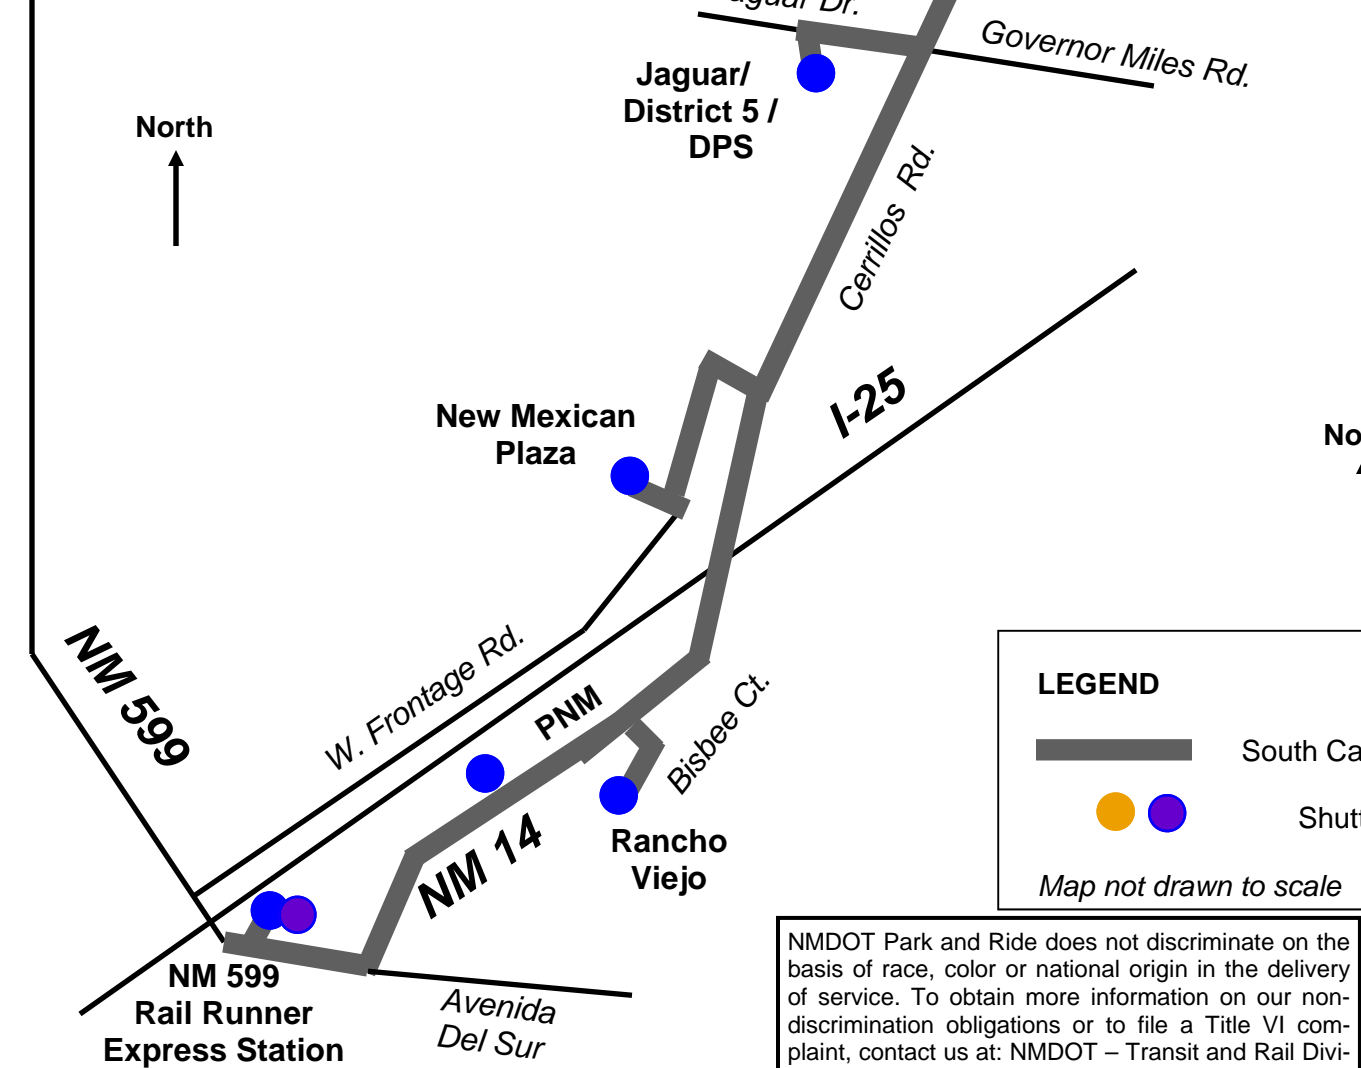

**\$1 fare one way, or a valid  
NM Park and Ride Monthly pass, NM Rail  
Runner Express boarding/monthly pass, and  
Santa Fe Trails monthly pass will be honored.**

**Days of Service**

The Santa Fe Shuttles connecting to NM Rail Runner Express and NM Park and Ride operate on all weekdays, except for designated state holidays: New Years Day, Memorial Day, July 4, Labor Day, Columbus Day, Veterans Day, Thanksgiving Day, the Friday following Thanksgiving, and Christmas Day. Exceptions: Designated state holidays that fall on Saturday will be observed on Friday and those that fall on Sunday will be observed on Monday.

The NM 599 Station Shuttle meets all northbound arriving and southbound departing NM Rail Runner Express trains at the NM 599 Station. The South Capitol Shuttle meets all northbound arriving and southbound departing NM Rail Runner Express trains at the South Capitol Station. The Purple Route Shuttle meets the northbound early morning bus from Albuquerque only, and proceeds to South Capitol and the Santa Fe Rail Yard Station from the NM 599 Station. Location descriptions for all stops can be found at [www.nmparkandride.com](http://www.nmparkandride.com).

# NM 599 Station Shuttle / Purple Route Shuttle

# South Capitol Station Shuttle / Purple Route Shuttle

**LEGEND**

 NM 599 Station Shuttle Route

 Shuttle Stop

*Map not drawn to scale*

**LEGEND**

 South Capitol Station Shuttle Route

 Shuttle Stop