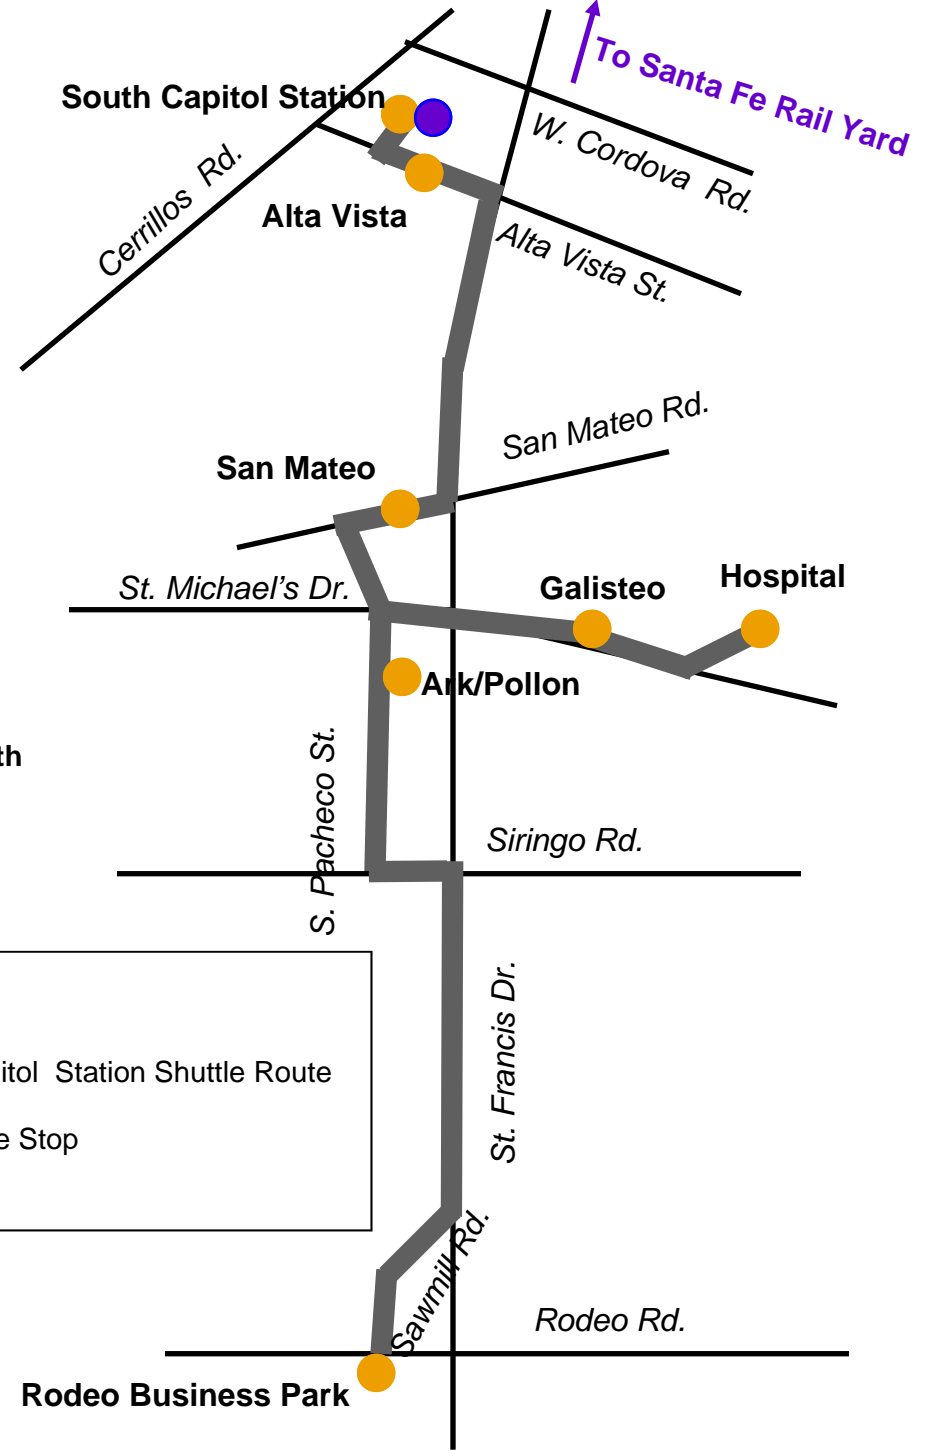

NMDOT Park and Ride does not discriminate on the basis of race, color or national origin in the delivery of service. To obtain more information on our non-discrimination obligations or to file a Title VI complaint, contact us at: NMDOT – Transit and Rail Division Director, PO Box 1149, Santa Fe, NM 87504-1149 RE: Title VI Complaint