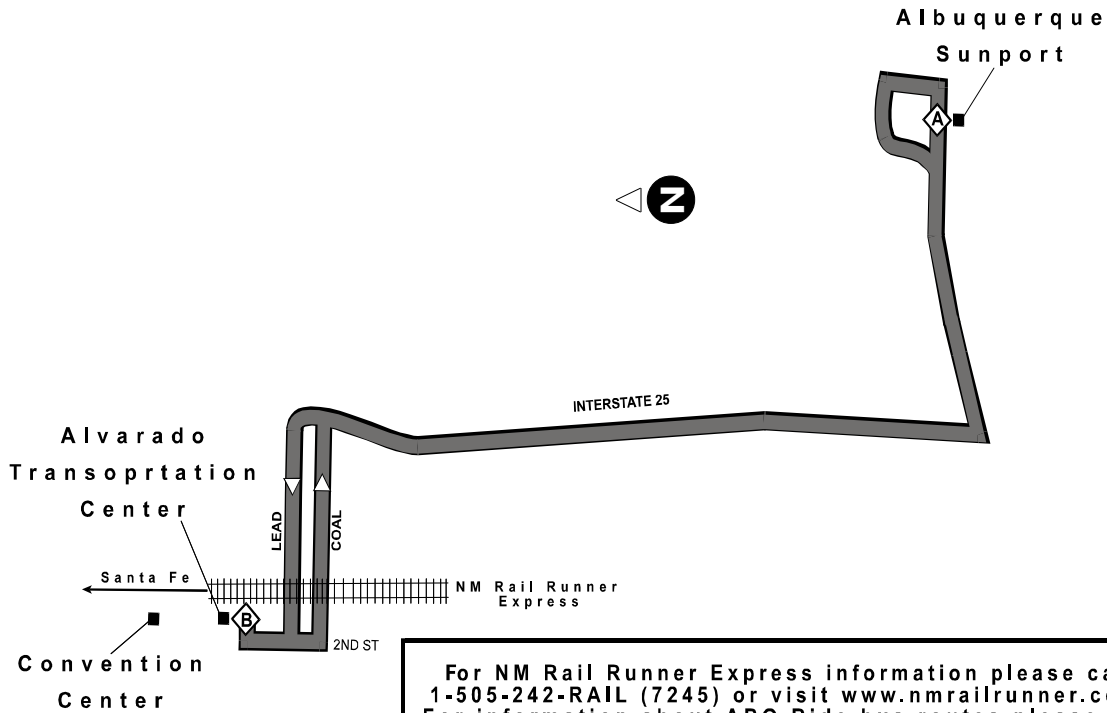

Route 350 / Ruta 350 Airport / Downtown - Nonstop Express

Eff. 12/17/2008

For NM Rail Runner Express information please call 1-505-242-RAIL (7245) or visit www.nmrailrunner.com.
For information about ABQ Ride bus routes please call 311 (505-768-2000) or visit www.cabq.gov/abqride.

 ALL BUSES ARE WHEELCHAIR ACCESSIBLE

Route 350 Weekday - Northbound

AIRPORT	ALVARADO TRANSPORTATION CENTER	NORTHBOUND TRAIN DEPARTURE
		
558a	613a	623a
708a	723a	733a
1012a	1027a	1037a
350p	405p	415p
456p	511p	521p
605p	620p	630p

Route 350 Weekday - Southbound

SOUTHBOUND TRAIN ARRIVAL	ALVARADO TRANSPORTATION CENTER	AIRPORT
		
630a	635a	650a
741a	746a	801a
843a	848a	903a
100p	105p	120p
532p	537p	552p
639p	644p	659p
748p	753p	808p