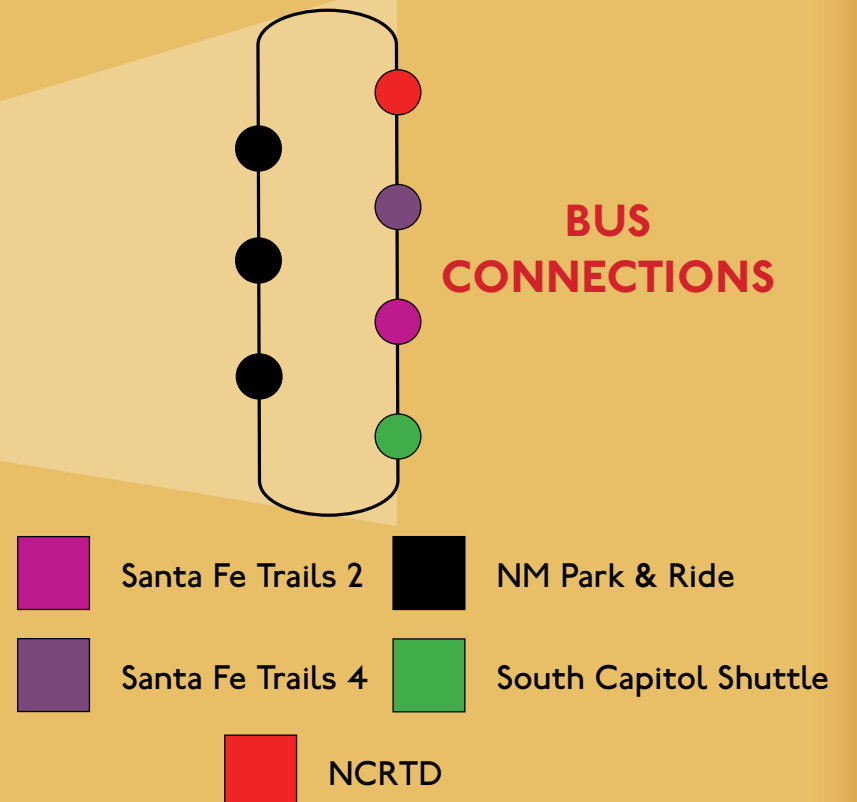

SANTA FE CONNECTIONS

THE RAILYARD

- Santa Fe Trails
- Santa Fe Pickup

SANTA FE TRAILS RT. 2

SANTA FE TRAILS RT. 4

SOUTH CAPITOL SHUTTLE

SOUTH CAPITOL STATION

BUS CONNECTIONS

Maps not to scale